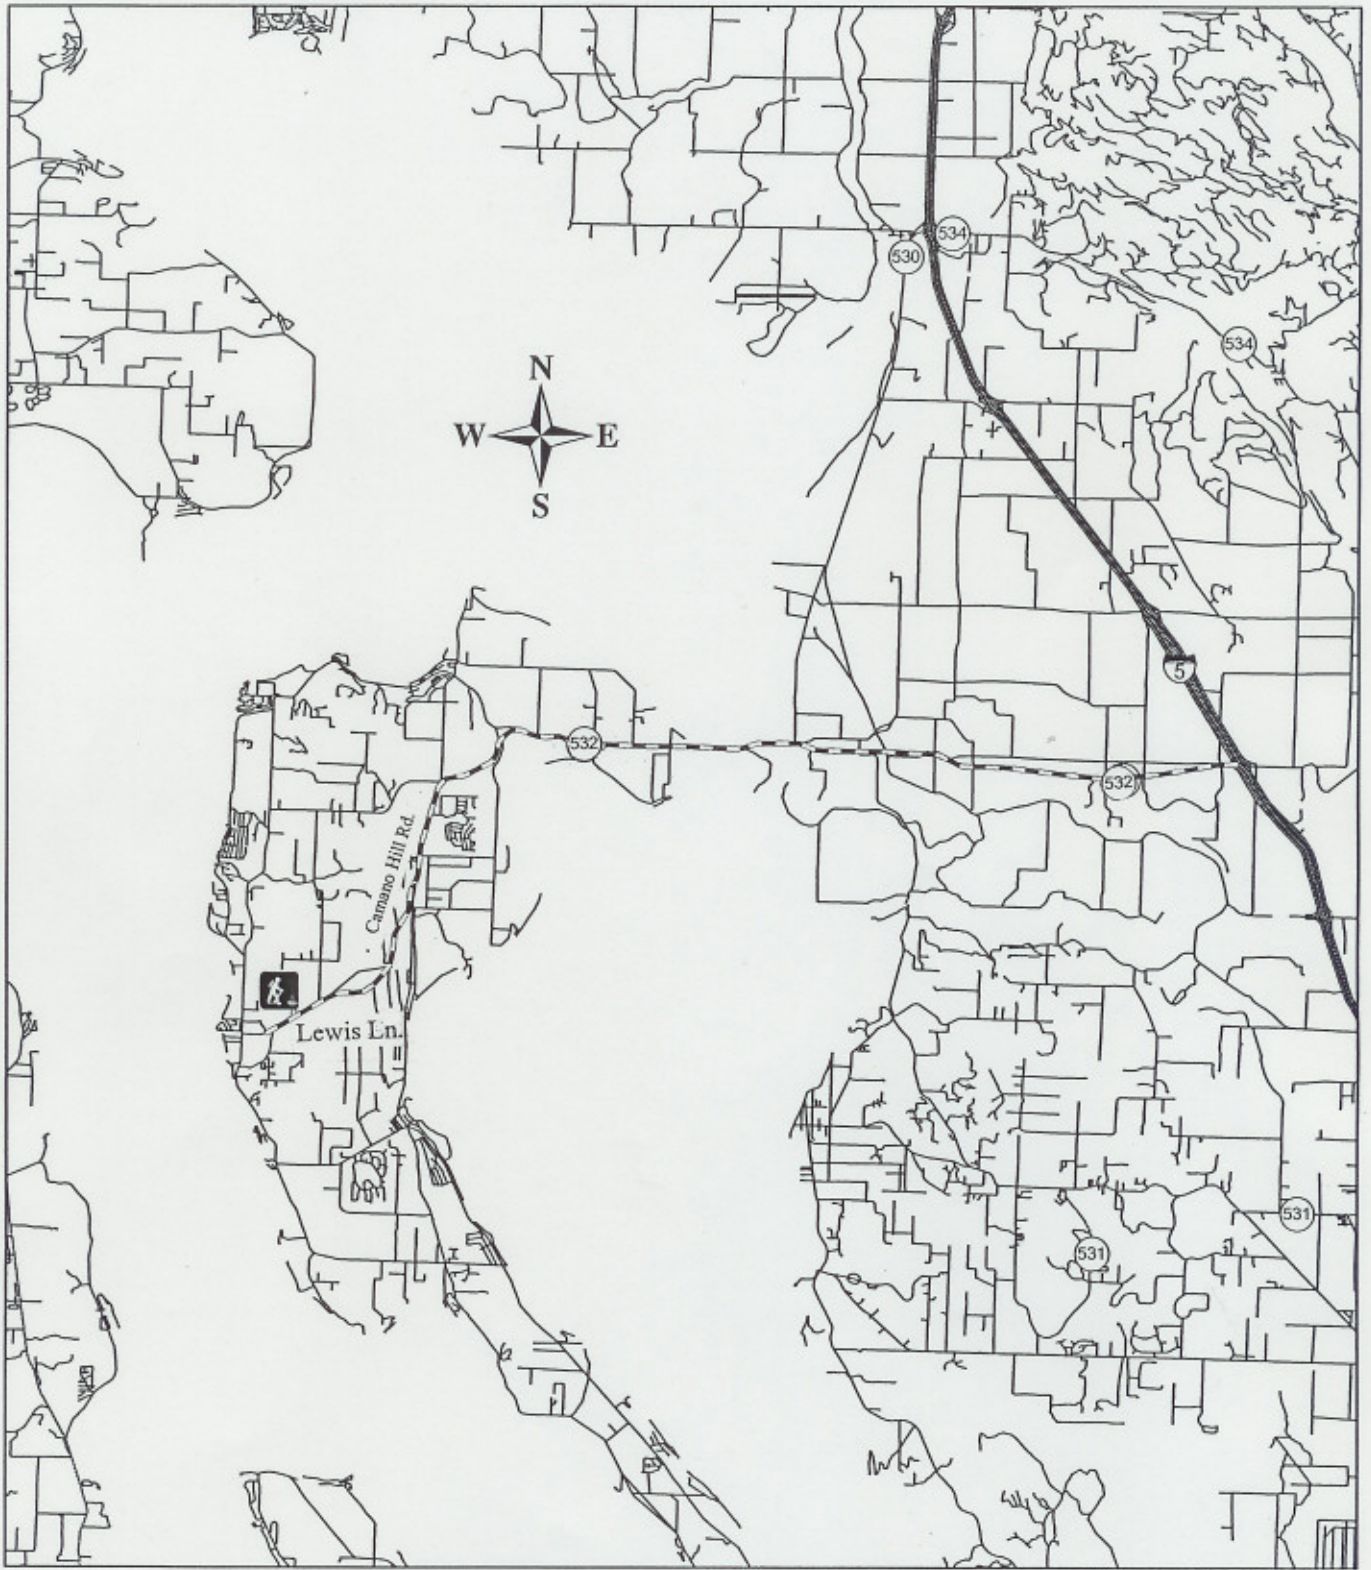

ISLAND COUNTY FOUR SPRINGS LAKE PRESERVE

Legend

-  Four Springs Preserve
-  Travel Route

0 0.5 1 2 3 4 Miles